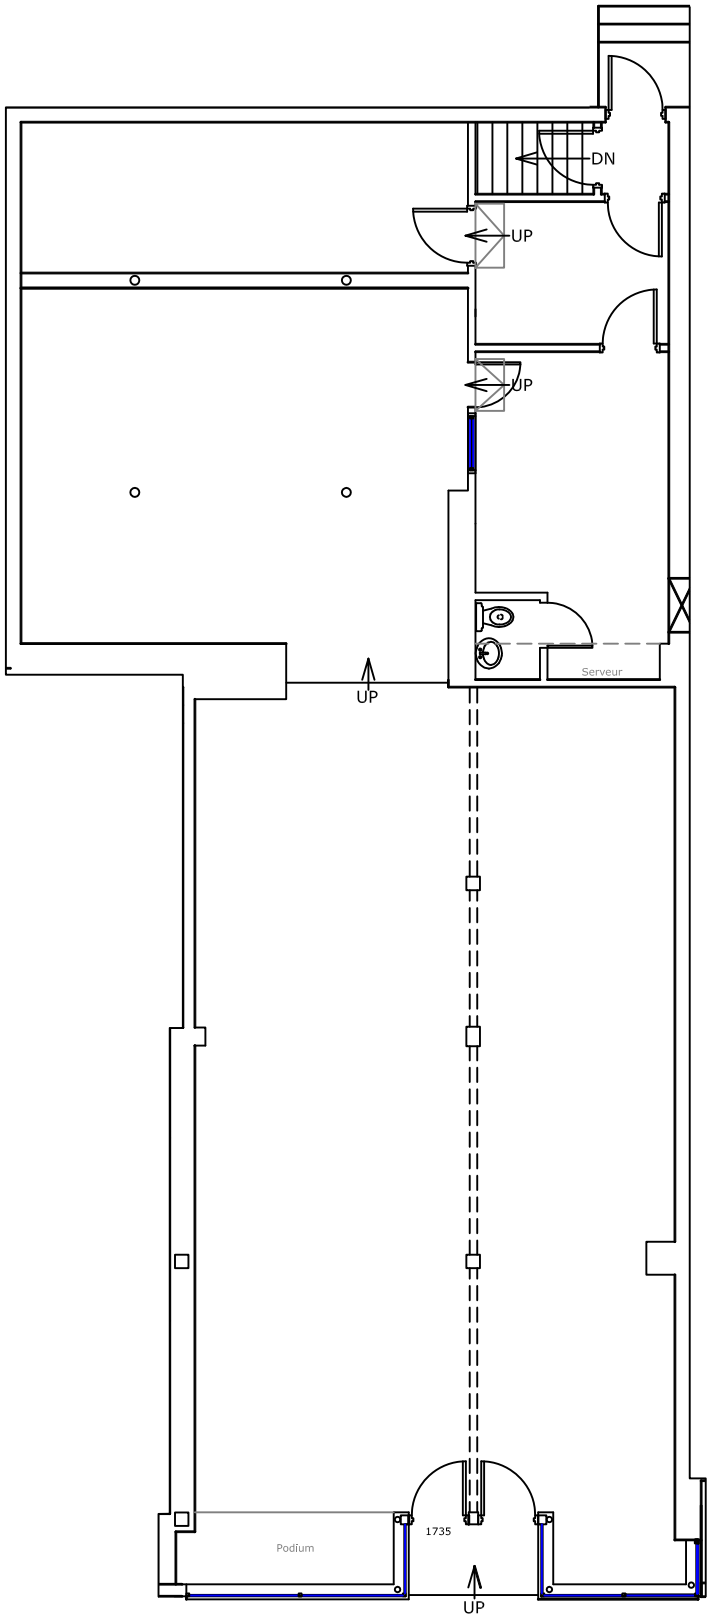

Legend/ Legend:

Plan Clé/
Key Plan

no.	révision/issue	date

Title/Title: Plan du RDC / Ground floor plan

Echelle/Scale: N.T.S.
Dessiné par/ Drawn by:

Date:

Client/Client Name and Location:
1735 St-Calixte
Plessisville

Veuillez noter que les dimensions indiquées sont approximatives et peuvent changer sans avis/ Note That All Dimensions Are Approximate and subject to change without notice