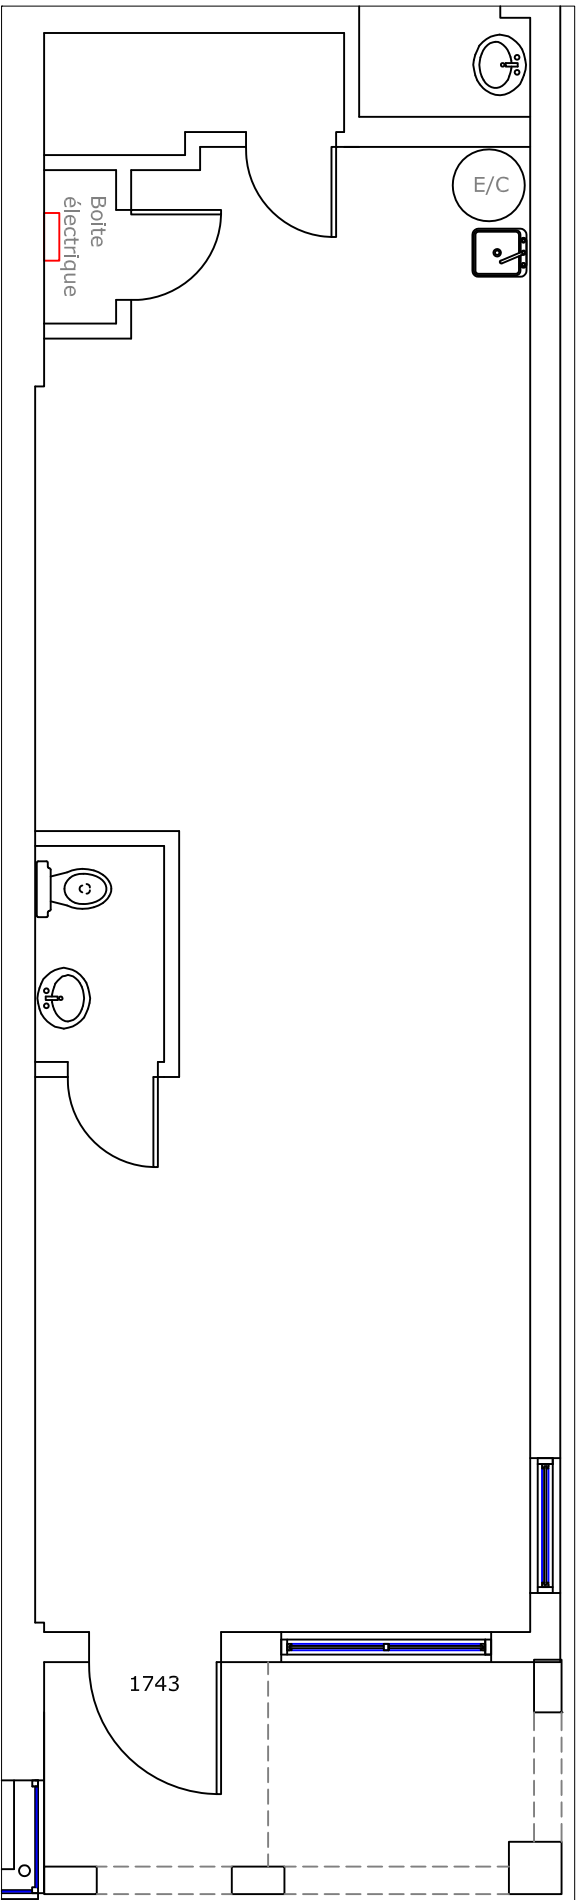

Legend/ Legend:

Plan Clé/
Key Plan

no.	révision/issue	date

Title/Title: Plan du RDC / Ground floor plan

Echelle/Scale: N.T.S.
Dessiné par/ Drawn by:

Date:

Nom et Localisation du Projet/
Project Name and Location:
1743 St-Calixte
Plessisville

Site/Room #